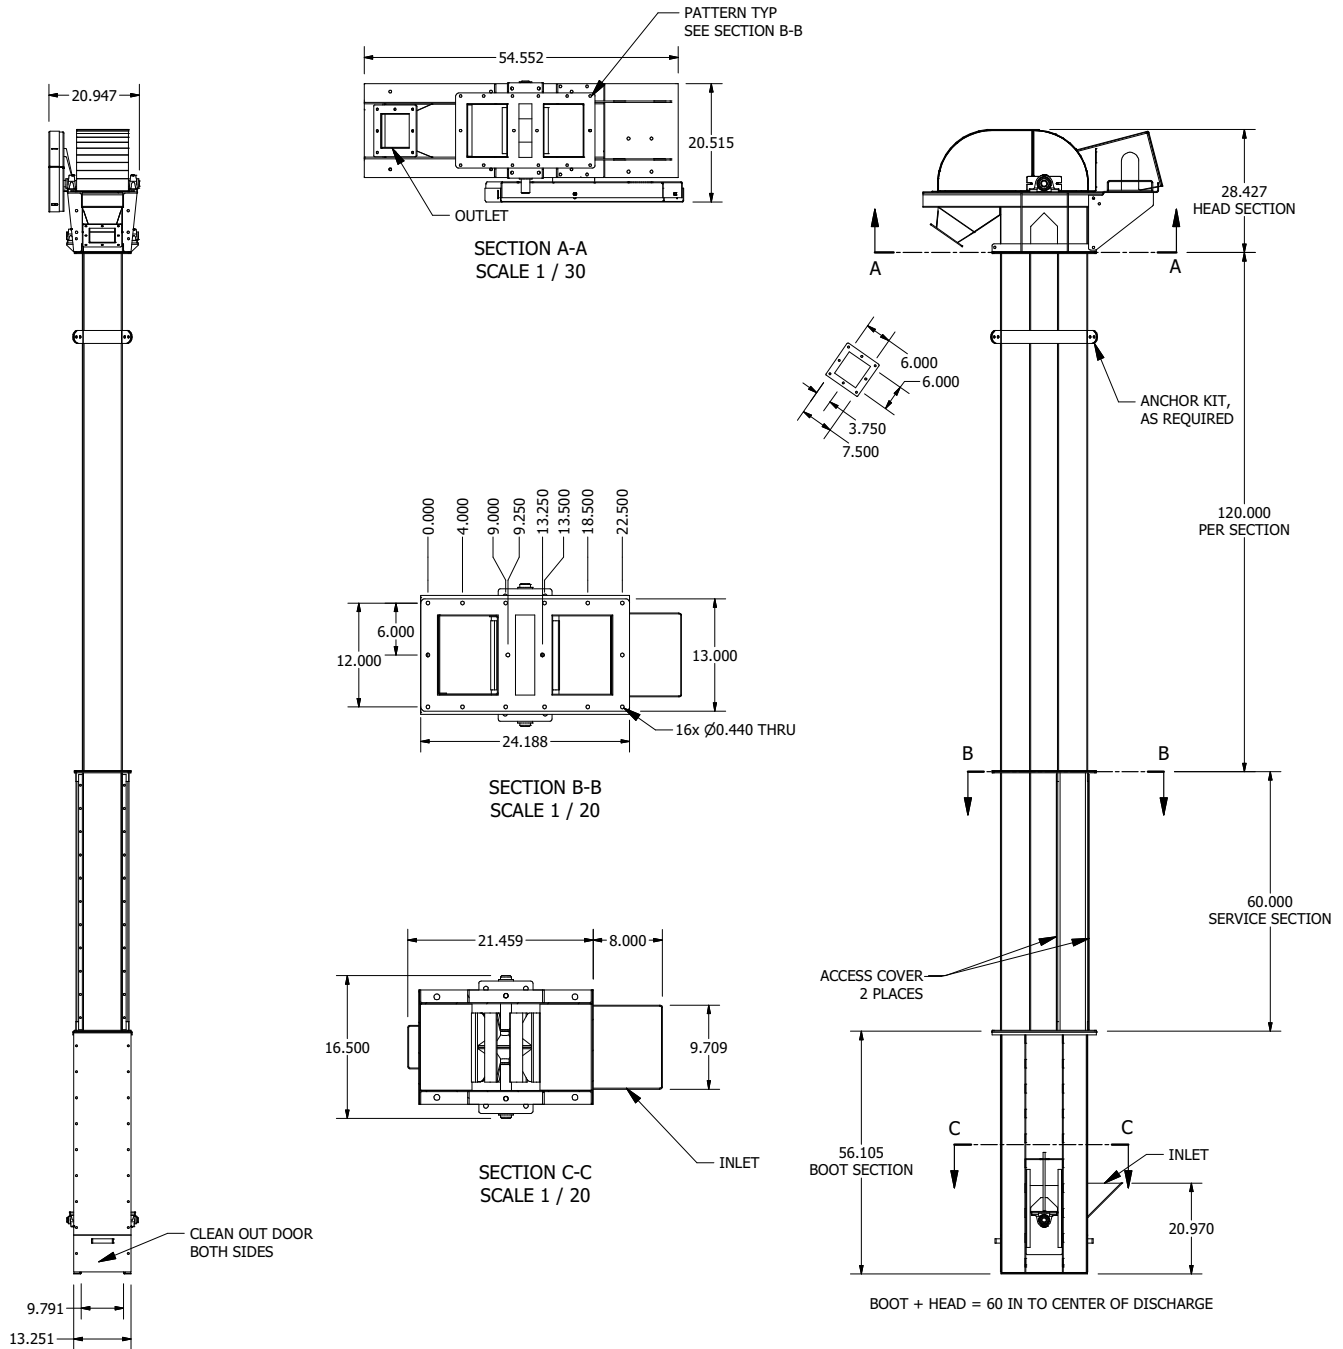

Bucket Elevator Spec Sheet

800 series

8" Drum x 9" Wide
 Goodyear Pathfinder PF400 x 7" Wide Belt