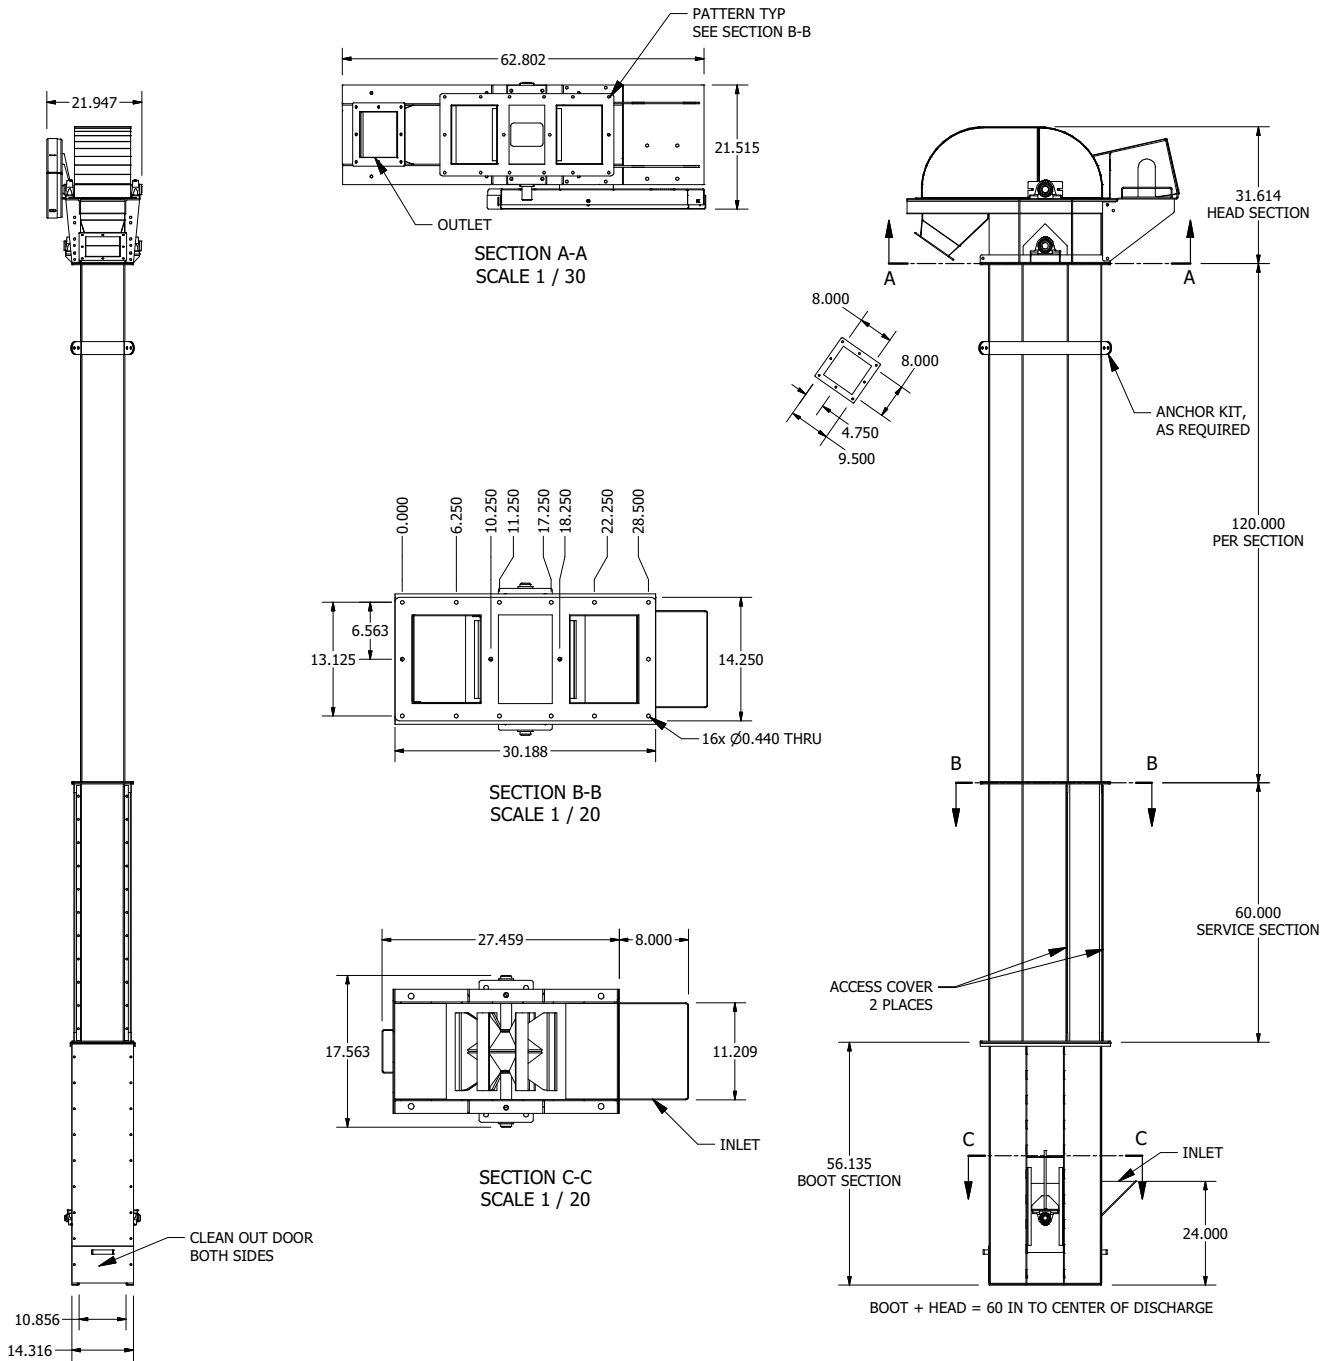

Bucket Elevator Spec Sheet

1200 series

12" Drum x 9" Wide
Goodyear Pathfinder PF400 x 8" Wide Belt